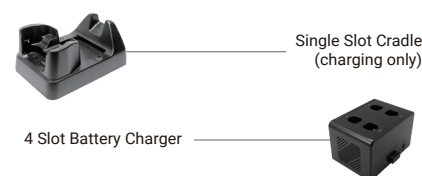

Optional Accessories

Corporate Headquarters
Point Mobile Co., Ltd.
pm_sales1@pointmobile.com
+82 2 3397 7870

NA Headquarters
Point Mobile Americas LLC
info@pointmobileamericas.com
+1 425 780 4452

Europe Headquarters
Point Mobile Europe GmbH
europe@pointmobile.com
+49 6196 777 3666

China Headquarters
Point Mobile China
info@pointmobile.com.cn
+86 755 8869 1169

For more information, visit www.pointmobile.com

Google, Android, Google Play and other marks are trademarks of Google LLC.
The Android robot is reproduced or modified from work created and shared by Google and used according to terms described in the Creative Commons 3.0 Attribution License.
Copyright © 2006-2022 Point Mobile Co., Ltd. All rights reserved. Point Mobile is the designer and manufacturer of handheld mobile computers.
The Point Mobile logo is a registered trademark and symbol of Point Mobile Co., Ltd. Features and specifications are subject to change without prior notice.