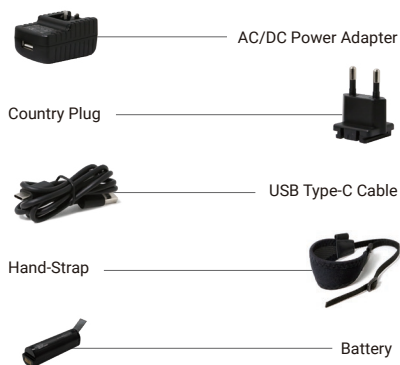

ACCESSORIES

Standard Accessories